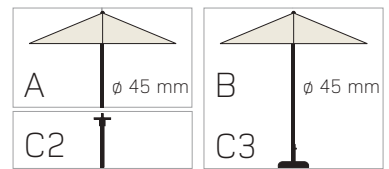

EN

- varnished aluminium pole Ø 45 mm
- nylon joint with screw blocking system Ø int. 38 mm
- nylon components
- 8 ribs of varnished aluminium 28x12 mm
- "solution dyed acrylic" fabric and border