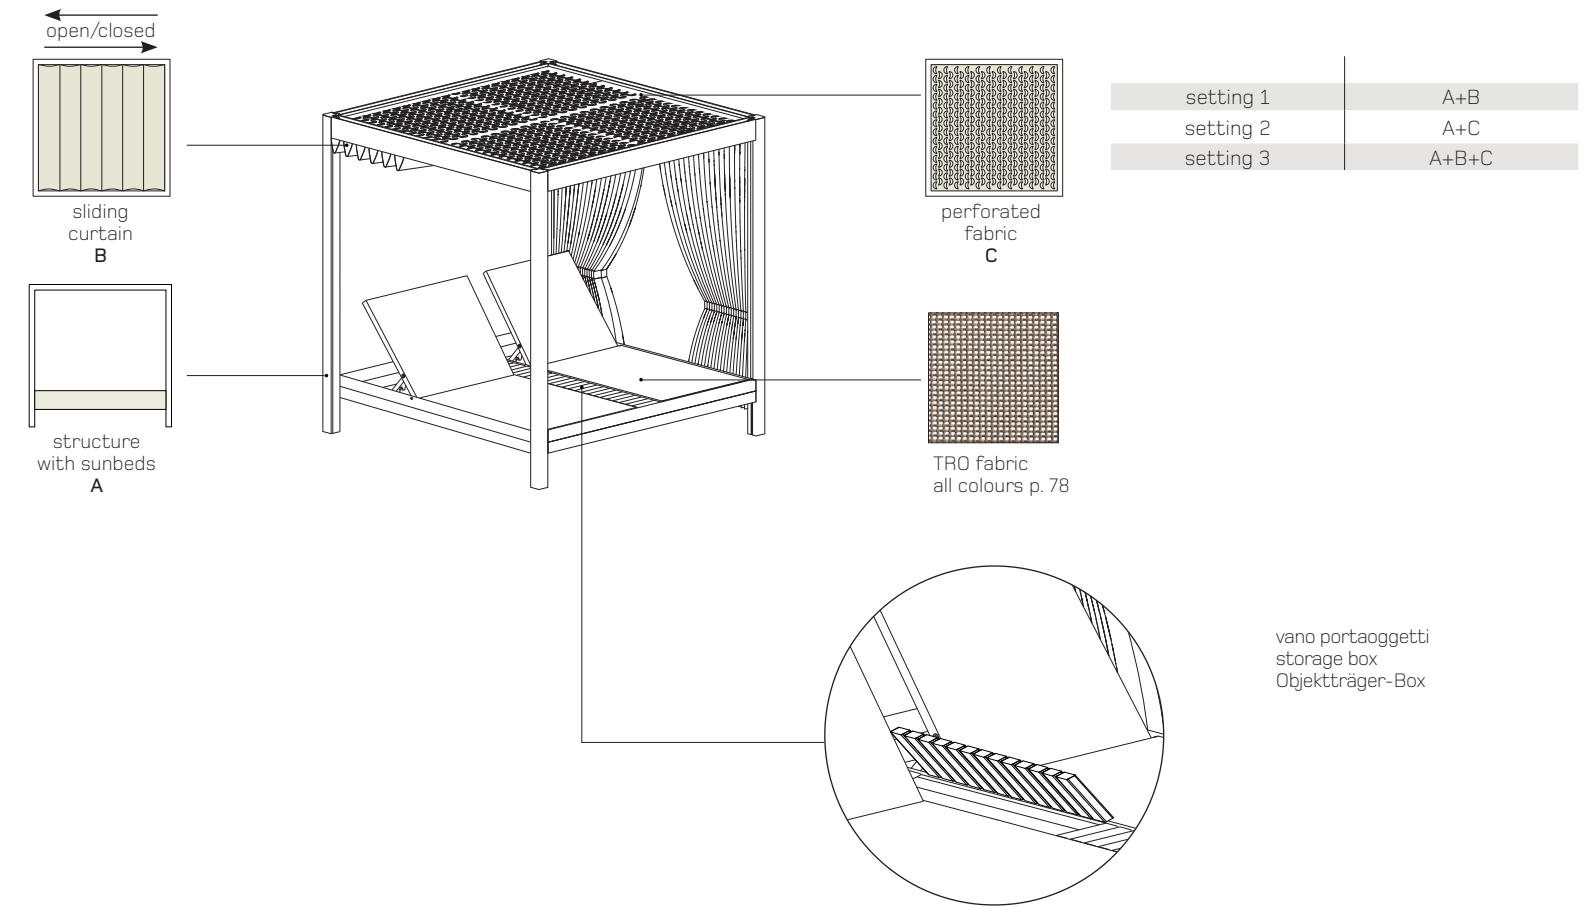

sistema di congiunzione con zip  
conjunction system through zip  
Verbindungssystem mit Reissverschluss

tenda scorrevole  
sliding curtain  
Schiebedach

chiusura magnetica su due lati  
magnetic closure on two sides  
MagnetSchließung auf zwei Seiten

205x205 cm	art. AF01	structure with sunbeds	sliding curtain	perforated fabric	n. 2 wrinkled curtains
205x205 cm	2 x	icaro	polyester cover for sunbeds	PVC cover for sliding curtain	art. B52 underground base art. B51 plate for ground 15x15x20 h cm